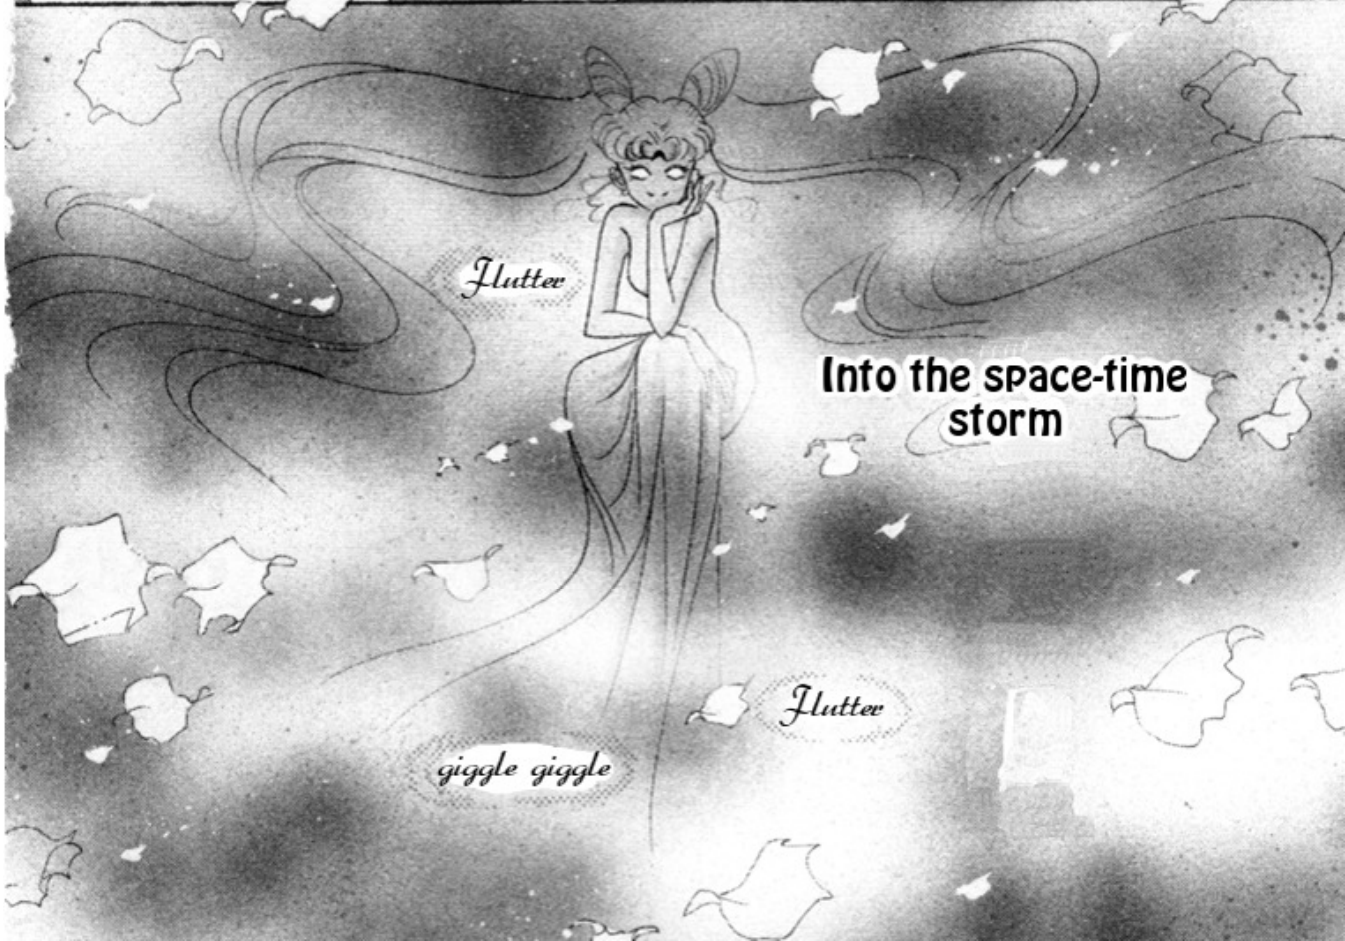

Pretty Guardian *
美少女戦士

* SAILORMOON *

セーラー Moon

Chasing after
Chibiusa

Tuxedo mask
went

Flutter

Into the space-time
storm

Flutter

giggle giggle

SAILOR
MOON?!

I'VE GOT TO
FOLLOW
THEM! I'M
GOING TO GO
INTO THE
SPACE STORM!

GWOOOOO

GWOOO

IN SPACE, BLACK HOLES AND WORMHOLES CAN OPEN UP AT ANY TIME WITHOUT ANY WARNING. YOU COULD GET LOST AND NEVER COME BACK. BESIDES, IT'LL BE IMPOSSIBLE TO FIND ANYTHING IN THE CURRENT STORM

M
a
m
o
r
u

IT WAS BECAUSE OF THEM THAT I HAD TO SURVIVE, TO COME BACK HERE

IF THOSE TWO ARE IN THERE, I HAVE TO GO AFTER THEM!

YOU CAN'T DO THAT, IT'S TOO DANGEROUS! NO ONE KNOWS WHAT'S GOING ON IN THERE!

I DON'T KNOW. SINCE TRAVELLING THROUGH SPACE IS FORBIDDEN, NO ONE HAS EVER GONE THAT WAY BEFORE.

IT IS POSSIBLE THAT DURING ONE OF THE STORM'S SHOCKWAVES, SMALL LADY WAS PULSED IN A CERTAIN DIRECTION AND WASN'T LOST IN SPACE.