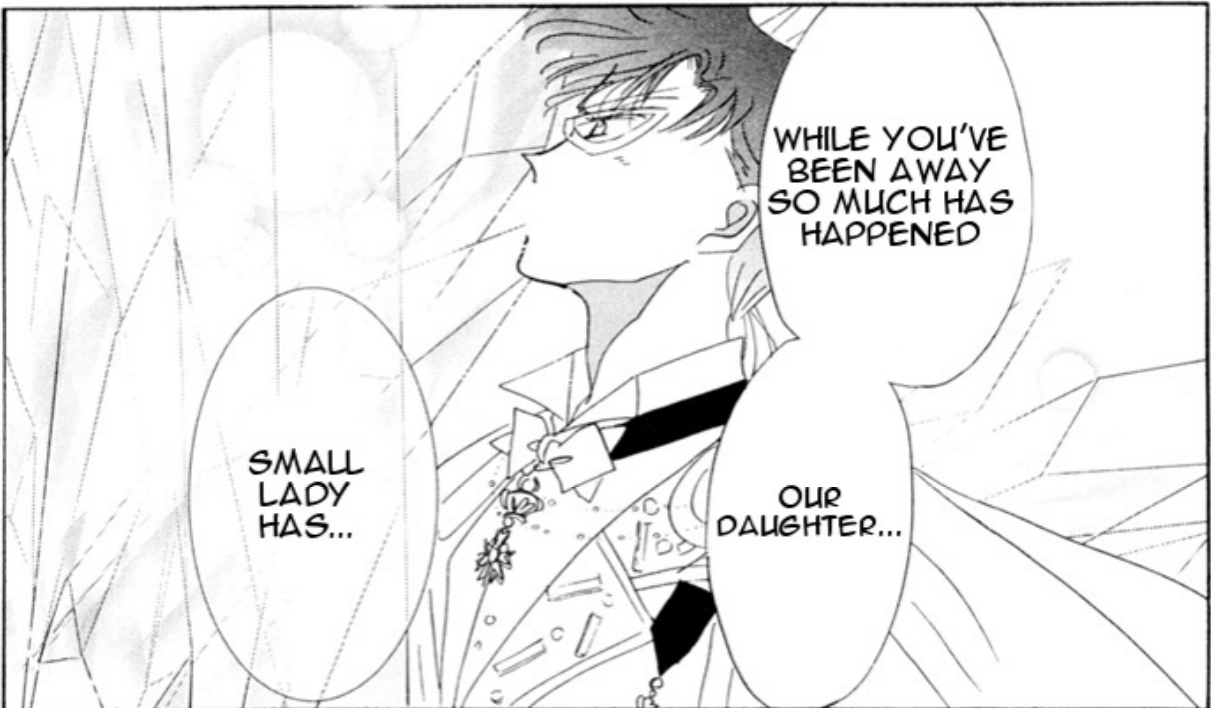

WHAT DID YOU SAY?!

...IT JUST CAUGHT ME OFF GAURD, IS ALL

I WAS LOOKING AND I GOT TO THINKING, SHE'S REALLY BLOSSOMED LATELY. SHE LOOKS SO BEAUTIFUL.

WERE YOU THE ONE WHO USED THE FUTURE SILVER CRYSTAL TO HELP SAILOR MOON, SINCE SHE WAS UNABLE TO USE HER SILVER CRYSTAL FROM THE PAST?