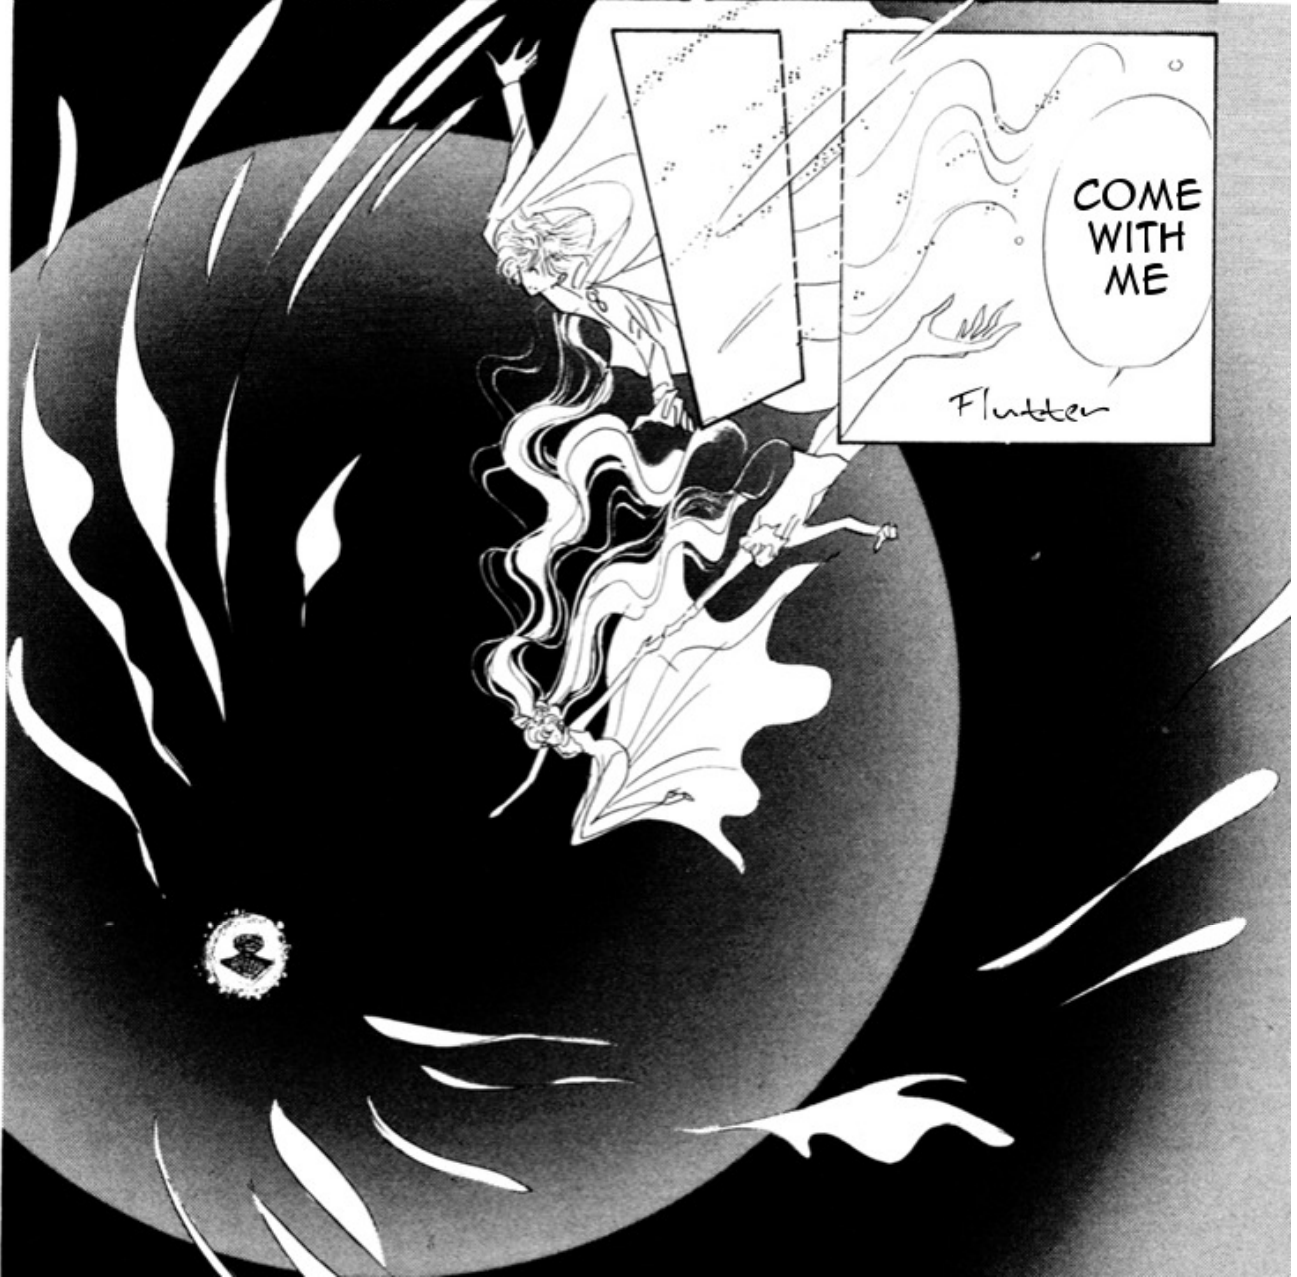

FWOOOOOSH

THE POWER OF THE SILVER CRYSTAL SPED UP THE REACTOR SPEED, AND THE WHOLE MECHANISM BEGAN TO MELTDOWN

WHAT DID YOU SAY?

FWOOOOOSH

UNBELIEVEABLE AMOUNTS OF ENERGY WERE RELEASED ALL AT ONCE

THE POWER OF THE SILVER CRYSTAL CAUSED A HUGE EXPLOSION FROM THE REACTOR MELTDOWN, AND MOST OF THE PLANET'S SURFACE BROKE OUT INTO A MASSIVE FIRE

NOW OUR PLANET "NEMESIS" IS WITHOUT EQUAL!

AND NOW THE PLANET IS EVEN LARGER THAN IT WAS BEFORE

IT'S ALL THANKS TO YOU, SAPHIR. YOU WERE USING THE REACTOR TO MANIPULATE THE POWERS OF THE DARK CRYSTAL, AND IT WAS THE REACTOR'S MELTDOWN THAT BROUGHT ON THE EXPLOSIONS